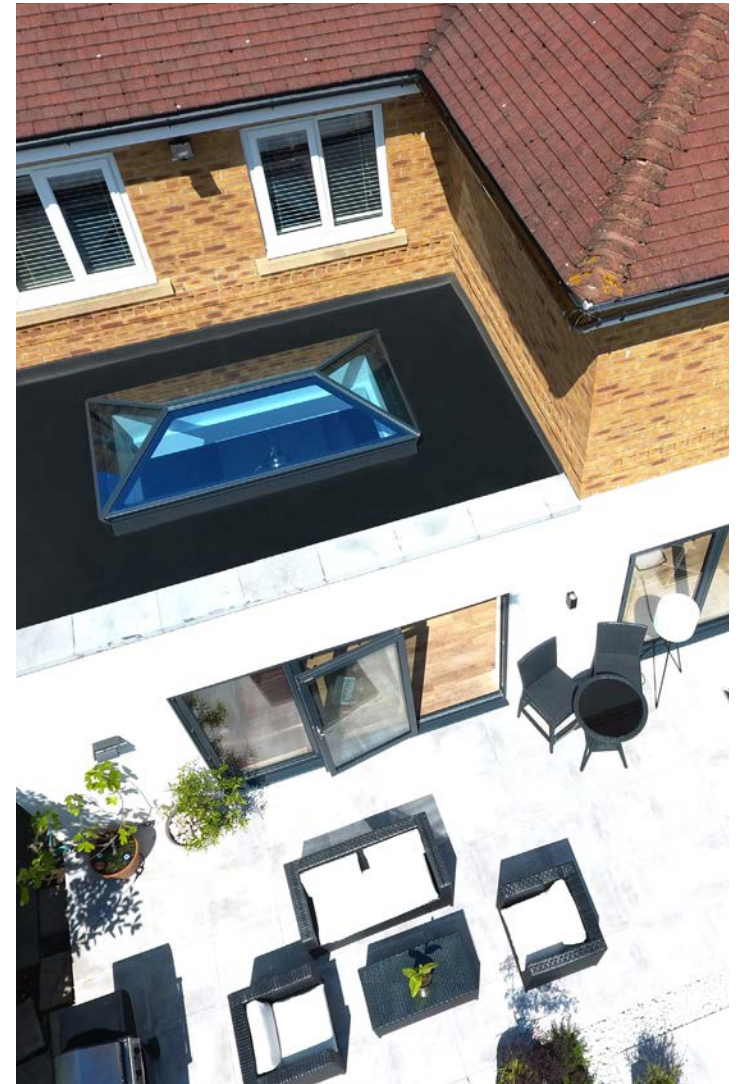

OPEN UP YOUR HOME AND MAXIMISE NATURAL LIGHT WITH KORNICHE

The elegant and sleek design of a Korniche Roof Lantern provides the perfect finish if you are extending or renovating with a flat roofed home extension.

Homes are instantly transformed by bathing them in natural daylight, and with some of the slimmest profiles and largest glazing spans in class the Korniche lantern roof really delivers. Your new living space will be opened up and filled with light, making a great space truly exceptional.

Bright rooms will become your natural go to, whether you're relaxing, working, entertaining, or just plain living! Our products really do help you maximise the enjoyment of your home.

These additions to your home are timeless improvements which not only provide advantages for you now, but go on to add value and boost kerb appeal for future owners.