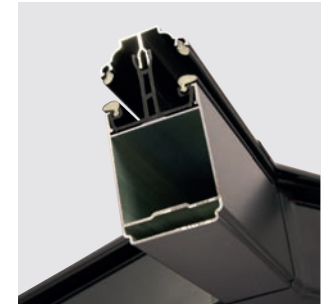

STRONG DIE CAST ALUMINIUM END BOSS & RAFTER LUGS

ANTI-CRUSH TUBE BETWEEN RAFTER LUGS

DEEP OGEE ALUMINIUM SPAS

THERMALLY BROKEN EAVES BEAM

INJECTION MOULDED SILICONE SEAL

THERMAL PVC T-BAR

Q-LON GASKETS

HIDDEN FIXINGS