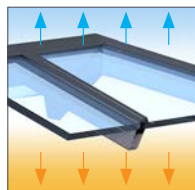

Korniche®

KEEPING THE OUTSIDE OUT AND THE INSIDE IN

The thermal efficiency of the Korniche Roof Lantern has been guaranteed by a design which eliminates cold bridging. This is achieved by isolating the external profiles from the internal ones using polyamide thermal breaks. Combining this technology with a range of high performance glazing options means that the roofs ability to reduce heat transfer is in a class of its own.

With complete roof U values from 1.2, the Korniche Lantern provides your home with a room that's comfortable all year round.

Providing the last word in weather protection, the Korniche Lantern uses the best seals and gaskets available throughout, ensuring complete piece of mind in the most extreme conditions

Our innovative glass lock system and tamper proof fasteners keep everything tightly in place, and once all finishing capping are securely in place there are no visible fasteners anywhere to be seen.

GLASS

	Blue	Aqua	Ultra
■	1.2 w/m²K	1.0 w/m²K	1.0 w/m²K
■	60 %	82 %	91 %
■	47 %	30 %	8 %
□	Yes	Yes	No

	Bronze	Neutral	Sunshade Blue
■	1.2 w/m²K	1.2 w/m²K	1.0 w/m²K
■	55 %	60 %	80 %
■	38 %	37 %	34 %
□	Yes	Yes	Yes

1. **key:**
2. U Value
   - Solar Heat Reflection
   - Light Transmission
   - Self Cleaning

24mm Double Glazed Units

Our self-cleaning glass products have been certified to EN 1096-5, the new European Standard for self-cleaning glass

Laminated Glass is available on request subject to price and extended lead time.