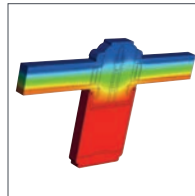

Korniche®

KEEPING THE OUTSIDE OUT AND THE INSIDE IN

The thermal efficiency of the Korniche Roof Lantern has been guaranteed by a design which eliminates cold bridging. This is achieved by isolating the external profiles from the internal ones using polyamide thermal breaks. Combining this technology with a range of high performance glazing options means that the roofs ability to reduce heat transfer is in a class of its own.

With complete roof U values from 1.2, the Korniche Lantern provides your home with a room that's comfortable all year round.

Providing the last word in weather protection, the Korniche Lantern uses the best seals and gaskets available throughout, ensuring complete piece of mind in the most extreme conditions

Our innovative glass lock system and tamper proof fasteners keep everything tightly in place, and once all finishing capping are securely in place there are no visible fasteners anywhere to be seen.

GLASS

	Blue	Aqua	Ultra
■	1.2 w/m²K	1.0 w/m²K	1.0 w/m²K
■	60 %	82 %	91 %
■	47 %	30 %	8 %
□	Yes	Yes	No

	Bronze	Neutral	Sunshade Blue
■	1.2 w/m²K	1.2 w/m²K	1.0 w/m²K
■	55 %	60 %	80 %
■	38 %	37 %	34 %
□	Yes	Yes	Yes

1. **key:**
2. U Value
   - Solar Heat Reflection
   - Light Transmission
   - Self Cleaning

24mm Double Glazed Units

Our self-cleaning glass products have been certified to EN 1096-5, the new European Standard for self-cleaning glass

Laminated Glass is available on request subject to price and extended lead time.