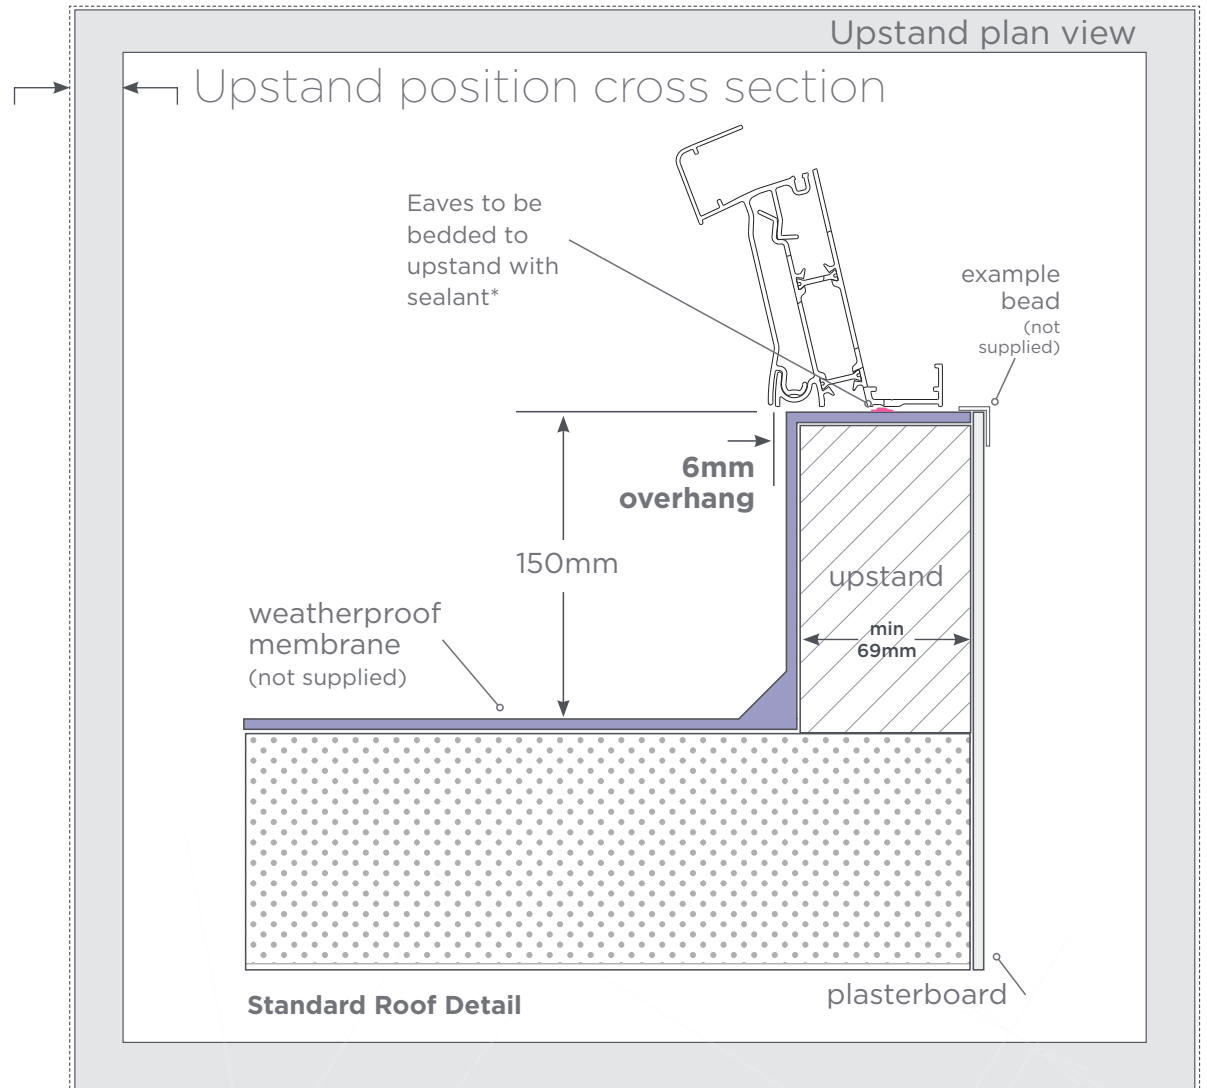

Korniche® HOW TO ORDER

MEASURING

The diagram opposite shows a cross section of a typical flat roof and the kerb or upstand on which the lantern will be fixed. When specifying the required size of lantern you need to provide the external size of your upstand including the roof membrane and allow for a 6mm overhang

HOMEOWNERS

Korniche systems can be purchased through one of our many resellers throughout the UK. To find a reseller simply search online for 'Korniche lantern' and you will find a reseller or a company near you who can sell or specify and install the system for your building project.

Looking for advice and perhaps wanting help to specify your lantern? Further information is available online at the Korniche website.

www.korniche.co.uk

*Sealant to be applied to the underside of the eaves as per installation guide instructions only