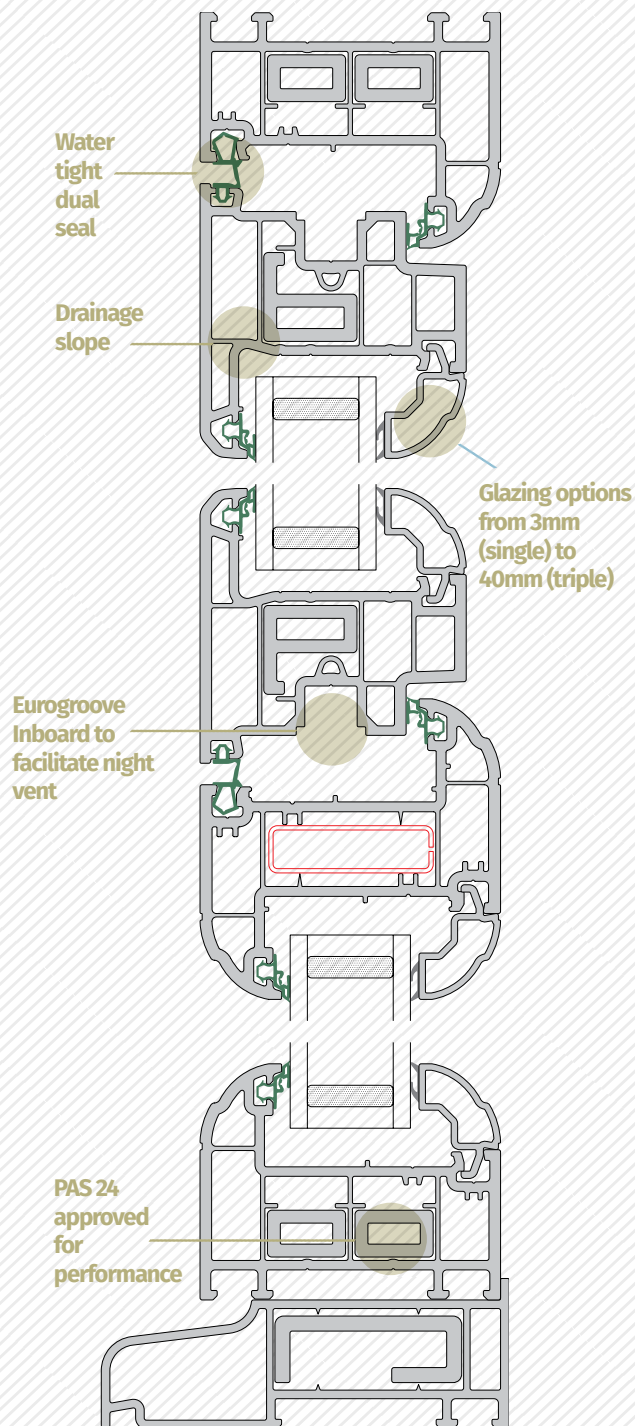

Externally a new dual seal combination maximises water tightness and conceals hardware.

An integral drainage slope encourages water to drain away quickly and easily.

Security

The Deceuninck flush sash had the homeowner in mind during its design, so unlike others there's no compromise when it comes to things like having a night vent locking position. The bespoke locking keep also means full hardware compatibility, giving the window unrivalled security for a product of this type... achieving PAS24 just got a whole lot easier.

Weather test results

		Top Hung Casement	Side Hung Casement
	Size Tested	1.2m x 1.2m	0.7m x 1.4m
Air Permeability	Class	A4	A4
	Rating	600 Pa	600 Pa
Water tightness	Class	E900	E900
	Rating	900 Pa	900 Pa
Wind Resistance	Class	A5 (TCI) AE (Steel)	A5 (TCI) AE (Steel)
	Rating	1600 (TCI) 2400 (Steel)	1600 (TCI) 2400 (Steel)