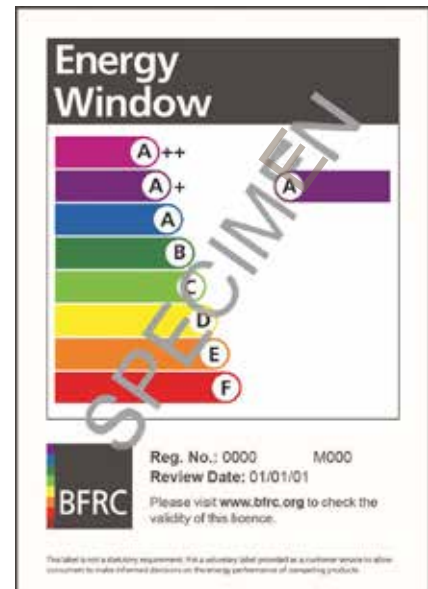

WER's

4/20/4 Argon Cavity	4/14/4/14/4 Argon Cavity
A+ 11	A++ 23