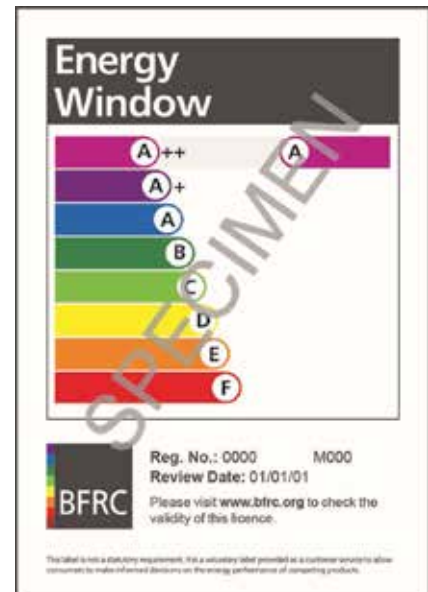

Weather test results

		Top Hung Casement	Side Hung Casement
	Size Tested	1.2m x 1.2m	0.7m x 1.4m
Air Permeability	Class	A4	A4
	Rating	600 Pa	600 Pa
Water tightness	Class	E900	E900
	Rating	900 Pa	900 Pa
Wind Resistance	Class	A5 (TCI) AE (Steel)	A5 (TCI) AE (Steel)
	Rating	1600 (TCI) 2400 (Steel)	1600 (TCI) 2400 (Steel)